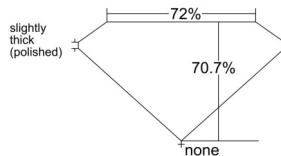

GIA®

FACSIMILE

GIA REPORT 1232552184

Verify this report at GIA.edu

GIA NATURAL DIAMOND DOSSIER®

April 03, 2025
GIA Report Number 1232552184
Shape and Cutting Style ..... **Square Modified Brilliant**
Measurements ..... **5.36 x 5.33 x 3.77 mm**

GRADING RESULTS

Carat Weight ..... **0.91 carat**
Color Grade ..... **I**
Clarity Grade **VS2**

ADDITIONAL GRADING INFORMATION

Polish ..... **Excellent**
Symmetry ..... **Excellent**
Fluorescence ..... **None**
Clarity Characteristics..... **Cloud, Crystal, Feather**
Inscription(s): GIA 1232552184

PROPORTIONS

Profile not to actual proportions

GRADING SCALES

GIA COLOR SCALE		GIA CLARITY SCALE			
COLORLESS	D	VERY VERY SLIGHTLY INCLUDED	FLAWLESS		
	E		INTERNALLY FLAWLESS		
	F	VERY SLIGHTLY INCLUDED	VVS₁		
	G		VVS₂		
	H		VS₁		
	NEAR COLORLESS	I	SLIGHTLY INCLUDED	VS₂	
		J		SI₁	
		FAINT	K	INCLUDED	SI₂
			L		I₁
			M		I₂
VERY LIGHT	N	LIGHT	I₃		
	O				
	P				
	Q				
	R