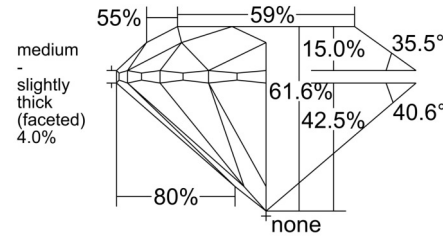

GIA NATURAL DIAMOND GRADING REPORT

 April 24, 2025
 GIA Report Number **2516967378**
 Shape and Cutting Style **Round Brilliant**
 Measurements **9.07 - 9.10 x 5.60 mm**
GRADING RESULTS

 Carat Weight **2.90 carat**
 Color Grade **G**
 Clarity Grade **VVS1**
 Cut Grade **Excellent**
ADDITIONAL GRADING INFORMATION

 Polish **Excellent**
 Symmetry **Excellent**
 Fluorescence **Strong Blue**
 Inscription(s): **GIA 2516967378**
PROPORTIONS

Profile to actual proportions

CLARITY CHARACTERISTICS

KEY TO SYMBOLS*

- Pinpoint

* Red symbols denote internal characteristics (inclusions). Green or black symbols denote external characteristics (blemishes). Diagram is an approximate representation of the diamond, and symbols shown indicate type, position, and approximate size of clarity characteristics. All clarity characteristics may not be shown. Details of finish are not shown.