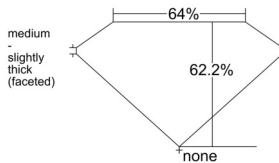

GIA®

FACSIMILE

GIA REPORT 5232529886

Verify this report at gia.edu

GIA NATURAL DIAMOND DOSSIER®

September 08, 2025
GIA Report Number 5232529886
Shape and Cutting Style ..... Marquise Brilliant
Measurements ..... 10.59 x 4.94 x 3.07 mm

GRADING RESULTS

Carat Weight ..... 0.91 carat
Color Grade ..... D
Clarity Grade ..... Flawless

ADDITIONAL GRADING INFORMATION

Polish ..... Excellent
Symmetry ..... Excellent
Fluorescence ..... None
Clarity Characteristics..... None
Inscription(s): GIA 5232529886

PROPORTIONS

Profile not to actual proportions

GRADING SCALES

GIA COLOR SCALE		GIA CLARITY SCALE			
COLORLESS	D	VERY VERY SLIGHTLY INCLUDED	FLAWLESS		
	E		INTERNALLY FLAWLESS		
	F	VERY SLIGHTLY INCLUDED	VVS₁		
	G		VVS₂		
	H		VS₁		
	NEAR COLORLESS	I	SLIGHTLY INCLUDED	VS₂	
		J		SI₁	
		FAINT	K	INCLUDED	SI₂
			L		I₁
			M		I₂
VERTICALLY LIGHT	N	LIGHT	I₃		
	O				
	P				
	Q				
	R				
	S				
	T				
LIGHT	U				
	V				
	W				
	X				
Y					
Z