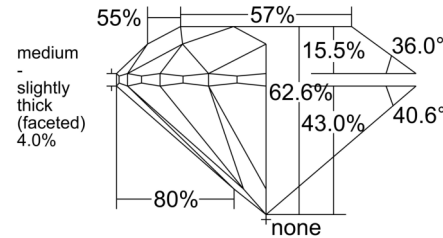

GIA NATURAL DIAMOND GRADING REPORT

January 20, 2026
GIA Report Number 5543472175
Shape and Cutting Style ..... Round Brilliant
Measurements ..... 9.96 - 10.02 x 6.25 mm

GRADING RESULTS

Carat Weight ..... 3.90 carat
Color Grade ..... E
Clarity Grade VS1
Cut Grade ..... Excellent

ADDITIONAL GRADING INFORMATION

Polish ..... Excellent
Symmetry ..... Excellent
Fluorescence ..... None
Inscription(s): GIA 5543472175
Comments: Pinpoints are not shown.

PROPORTIONS

Profile to actual proportions